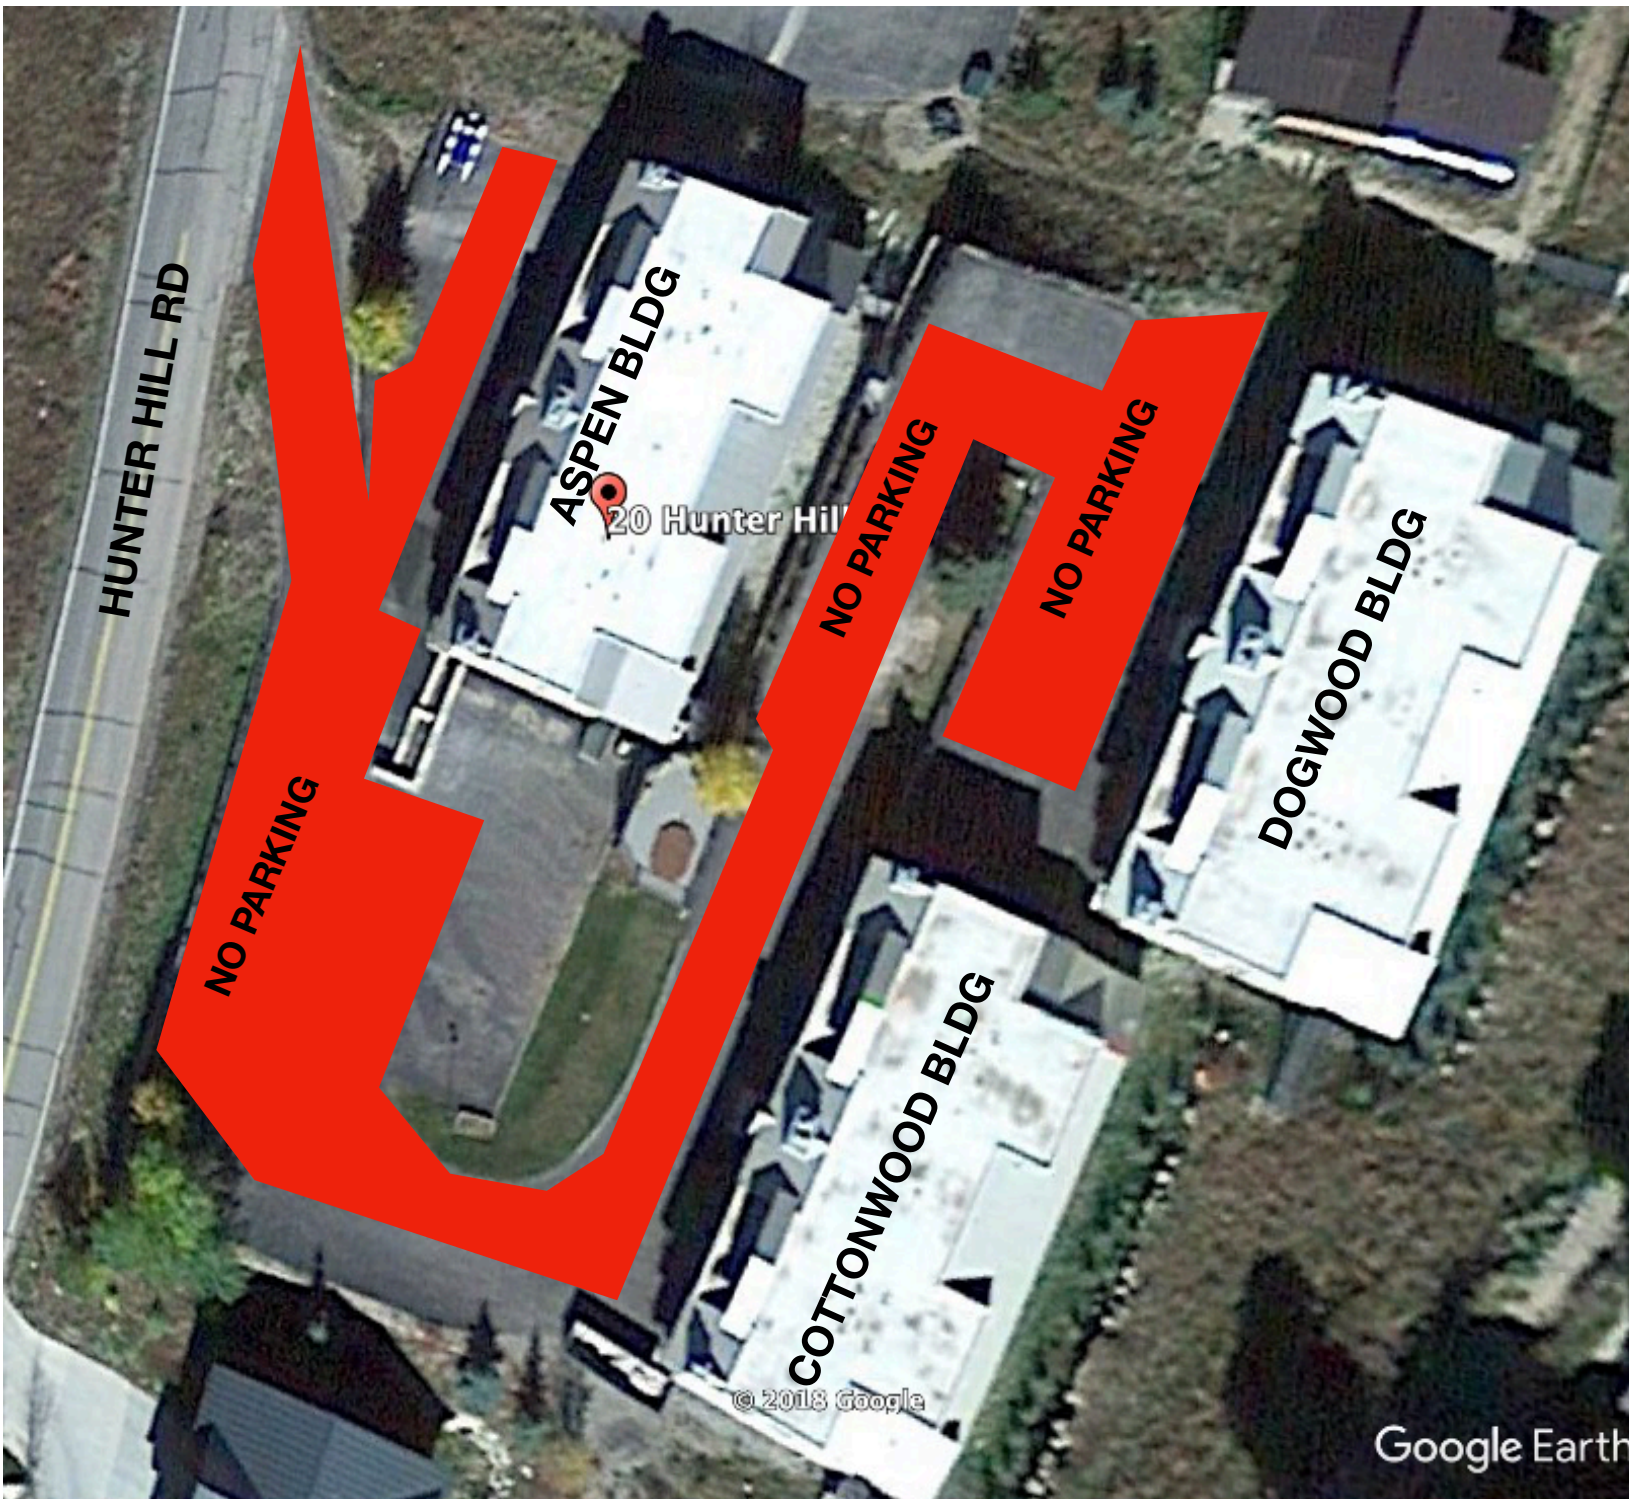

PARADISE CONDO PARKING PLAN

- PARK IN ASSIGNED GARAGE OR PARKING SPACE IF POSSIBLE
- OVERFLOW PARKING IS SOUTH OF ASPEN BLDG
- PARK IN FRONT OF ASSIGNED GARAGE IF IT DOES NOT IMPEDE OTHERS
- PARKING PASS MUST BE PLACED ON REAR VIEW OR YOU MAY BE TOWED
- DO NOT PARK IN FRONT OF DUMPSTER
- DO NOT PARK SO AS TO IMPEDE INGRESS/EGRESS OF OTHERS
- On-street/Town right-of-way parking is NOT allowed in the Town of Mt. Crested Butte