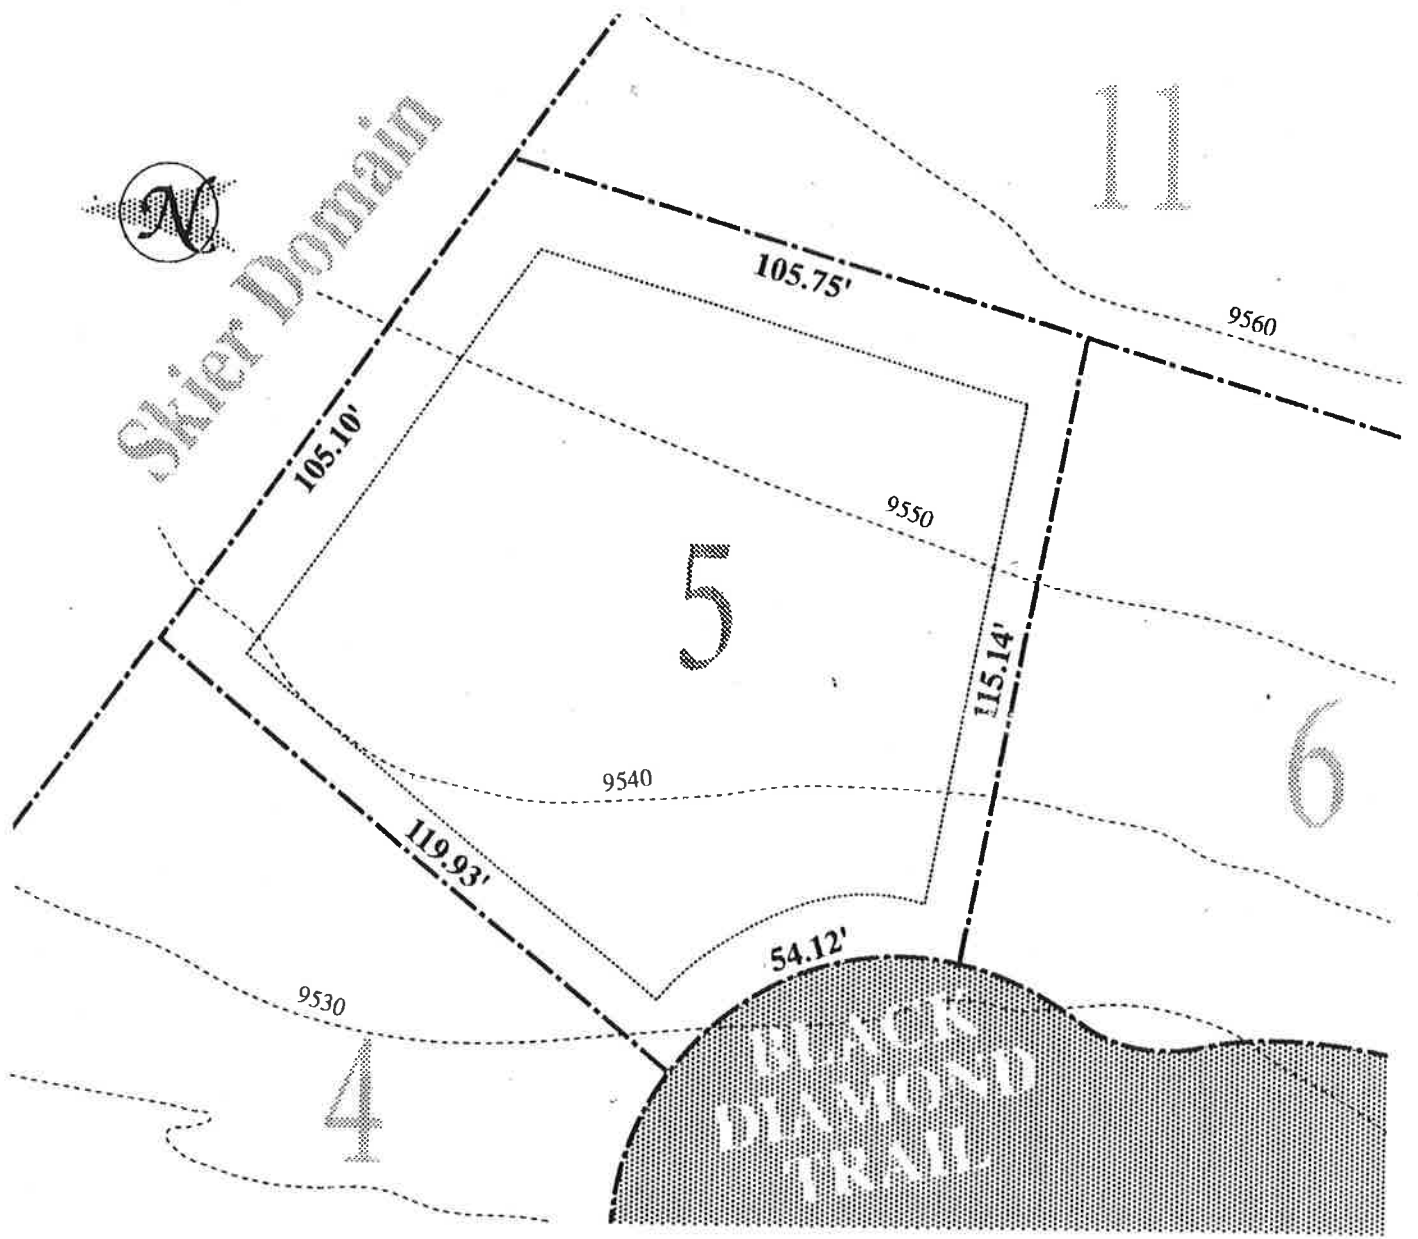

THE SUMMIT AT MT. CRESTED BUTTE Home Site 1

- Area of lot: 0.569 acres / 24,786± square feet
- Setbacks—side lot: 10' rear: 20' street (front): 18'

THE SUMMIT AT MT. CRESTED BUTTE

Home Site 3

- Area of lot: 0.732 acres / 31,886± square feet
- Setbacks—side lot: 10' rear: 20' street (front): 18'

THE SUMMIT AT MT. CRESTED BUTTE

Home Site 5

- Area of lot: 0.373 acres / 16,248± square feet
- Setbacks—side lot: 10' rear: 20' street (front): 18'

THE SUMMIT AT MT. CRESTED BUTTE

Home Site 6

- Area of lot: 0.292 acres / 12,719± square feet
- Setbacks—side lot: 10' rear: 20' street (front): 18'

THE SUMMIT AT MT. CRESTED BUTTE

Home Site 9

- Area of lot: 0.379 acres / 16,509± square feet
- Setbacks—side lot: 10' rear: 20' street (front): 18'

THE SUMMIT AT MT. CRESTED BUTTE

Home Site 19

- Area of lot: 0.481 acres / 20,952± square feet
- Setbacks—side lot: 10' rear: 20' street (front): 18'

THE SUMMIT AT MT. CRESTED BUTTE

Home Site 20

- Area of lot: 0.348 acres / 15,159± square feet
- Setbacks—side lot: 10' rear: 20' street (front): 18'

THE SUMMIT AT MT. CRESTED BUTTE

Home Site 21

- Area of lot: 0.406 acres / 17,685± square feet
- Setbacks—side lot: 10' rear: 20' street (front): 18'