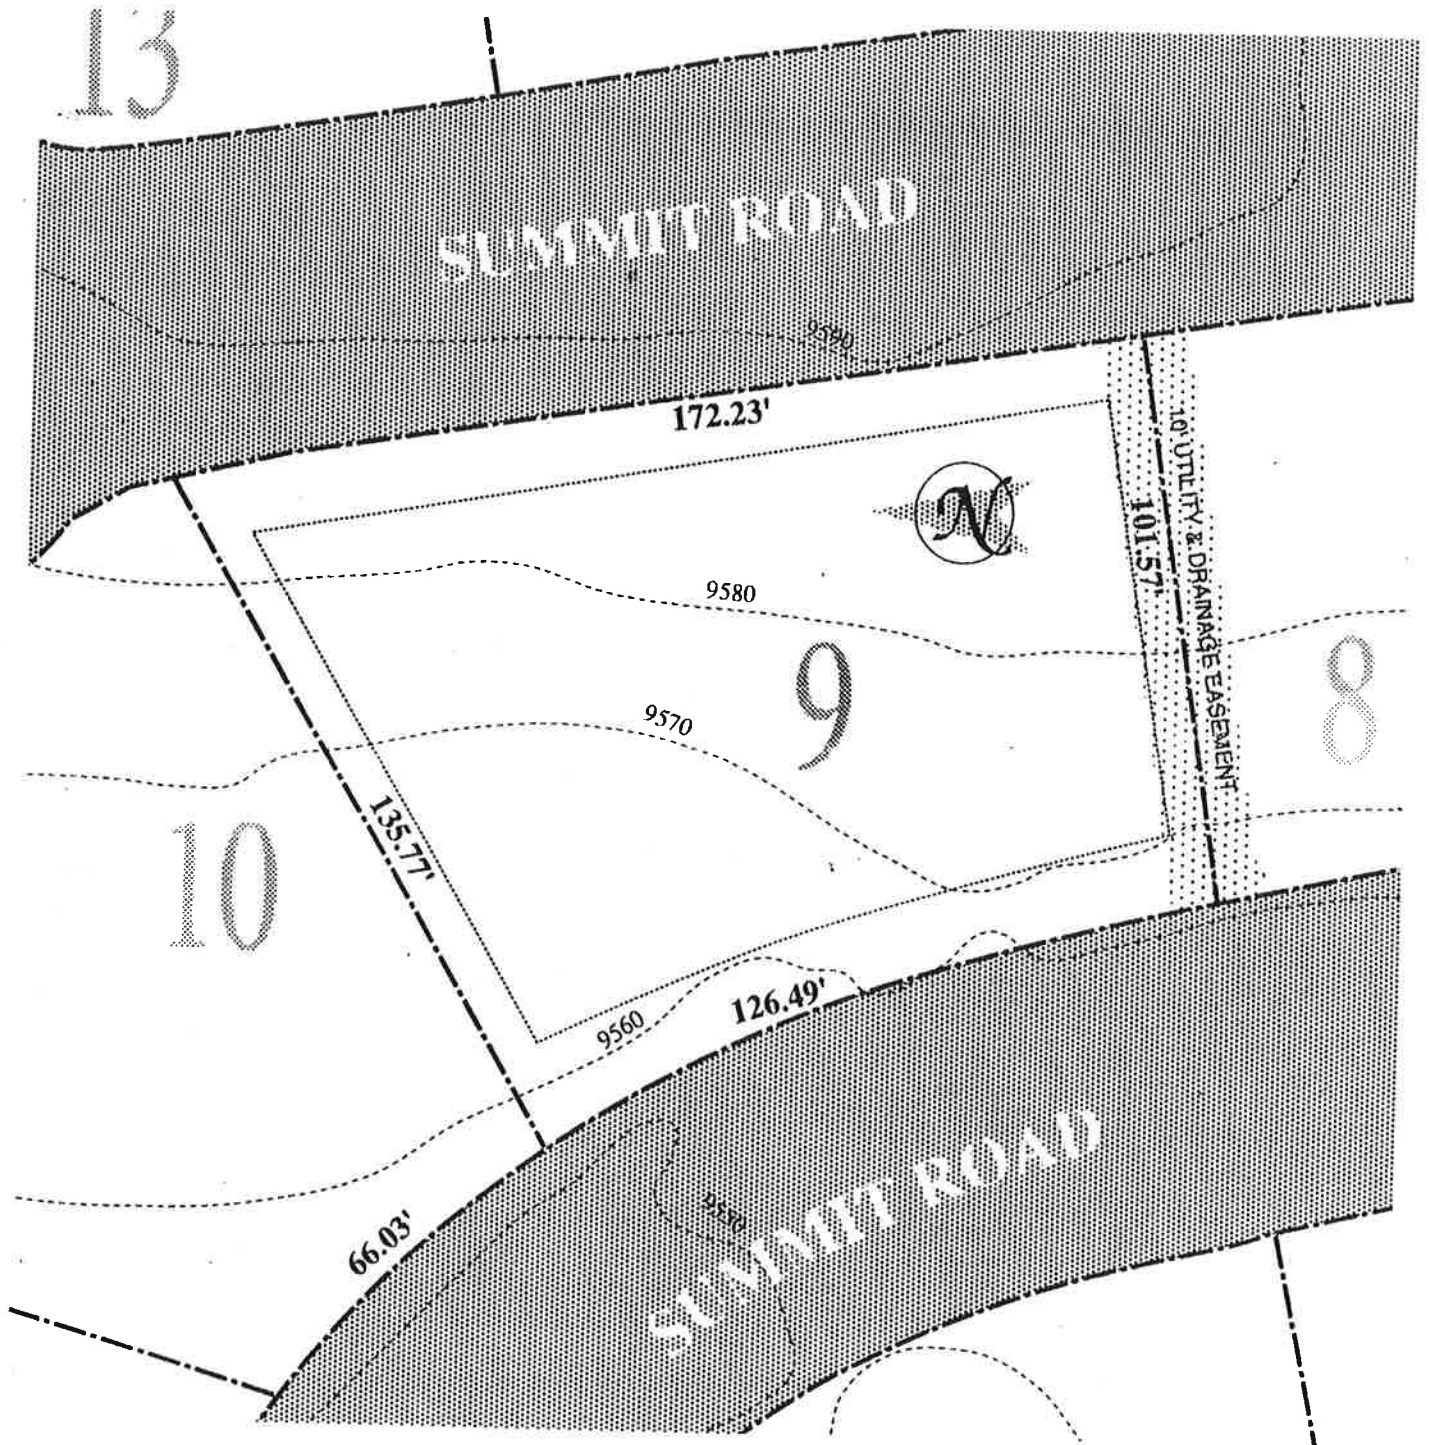

THE SUMMIT AT MT. CRESTED BUTTE Home Site 1

- Area of lot: 0.569 acres / 24,786± square feet
- Setbacks—side lot: 10' rear: 20' street (front): 18'

THE SUMMIT AT MT. CRESTED BUTTE

Home Site 3

- Area of lot: 0.732 acres / 31,886± square feet
- Setbacks—side lot: 10' rear: 20' street (front): 18'

THE SUMMIT AT MT. CRESTED BUTTE

Home Site 5

- Area of lot: 0.373 acres / 16,248± square feet
- Setbacks—side lot: 10' rear: 20' street (front): 18'

THE SUMMIT AT MT. CRESTED BUTTE

Home Site 6

- Area of lot: 0.292 acres / 12,719± square feet
- Setbacks—side lot: 10' rear: 20' street (front): 18'

THE SUMMIT AT MT. CRESTED BUTTE

Home Site 9

- Area of lot: 0.379 acres / 16,509± square feet
- Setbacks—side lot: 10' rear: 20' street (front): 18'

THE SUMMIT AT MT. CRESTED BUTTE

Home Site 19

- Area of lot: 0.481 acres / 20,952± square feet
- Setbacks—side lot: 10' rear: 20' street (front): 18'

THE SUMMIT AT MT. CRESTED BUTTE

Home Site 20

- Area of lot: 0.348 acres / 15,159± square feet
- Setbacks—side lot: 10' rear: 20' street (front): 18'

THE SUMMIT AT MT. CRESTED BUTTE

Home Site 21

- Area of lot: 0.406 acres / 17,685± square feet
- Setbacks—side lot: 10' rear: 20' street (front): 18'