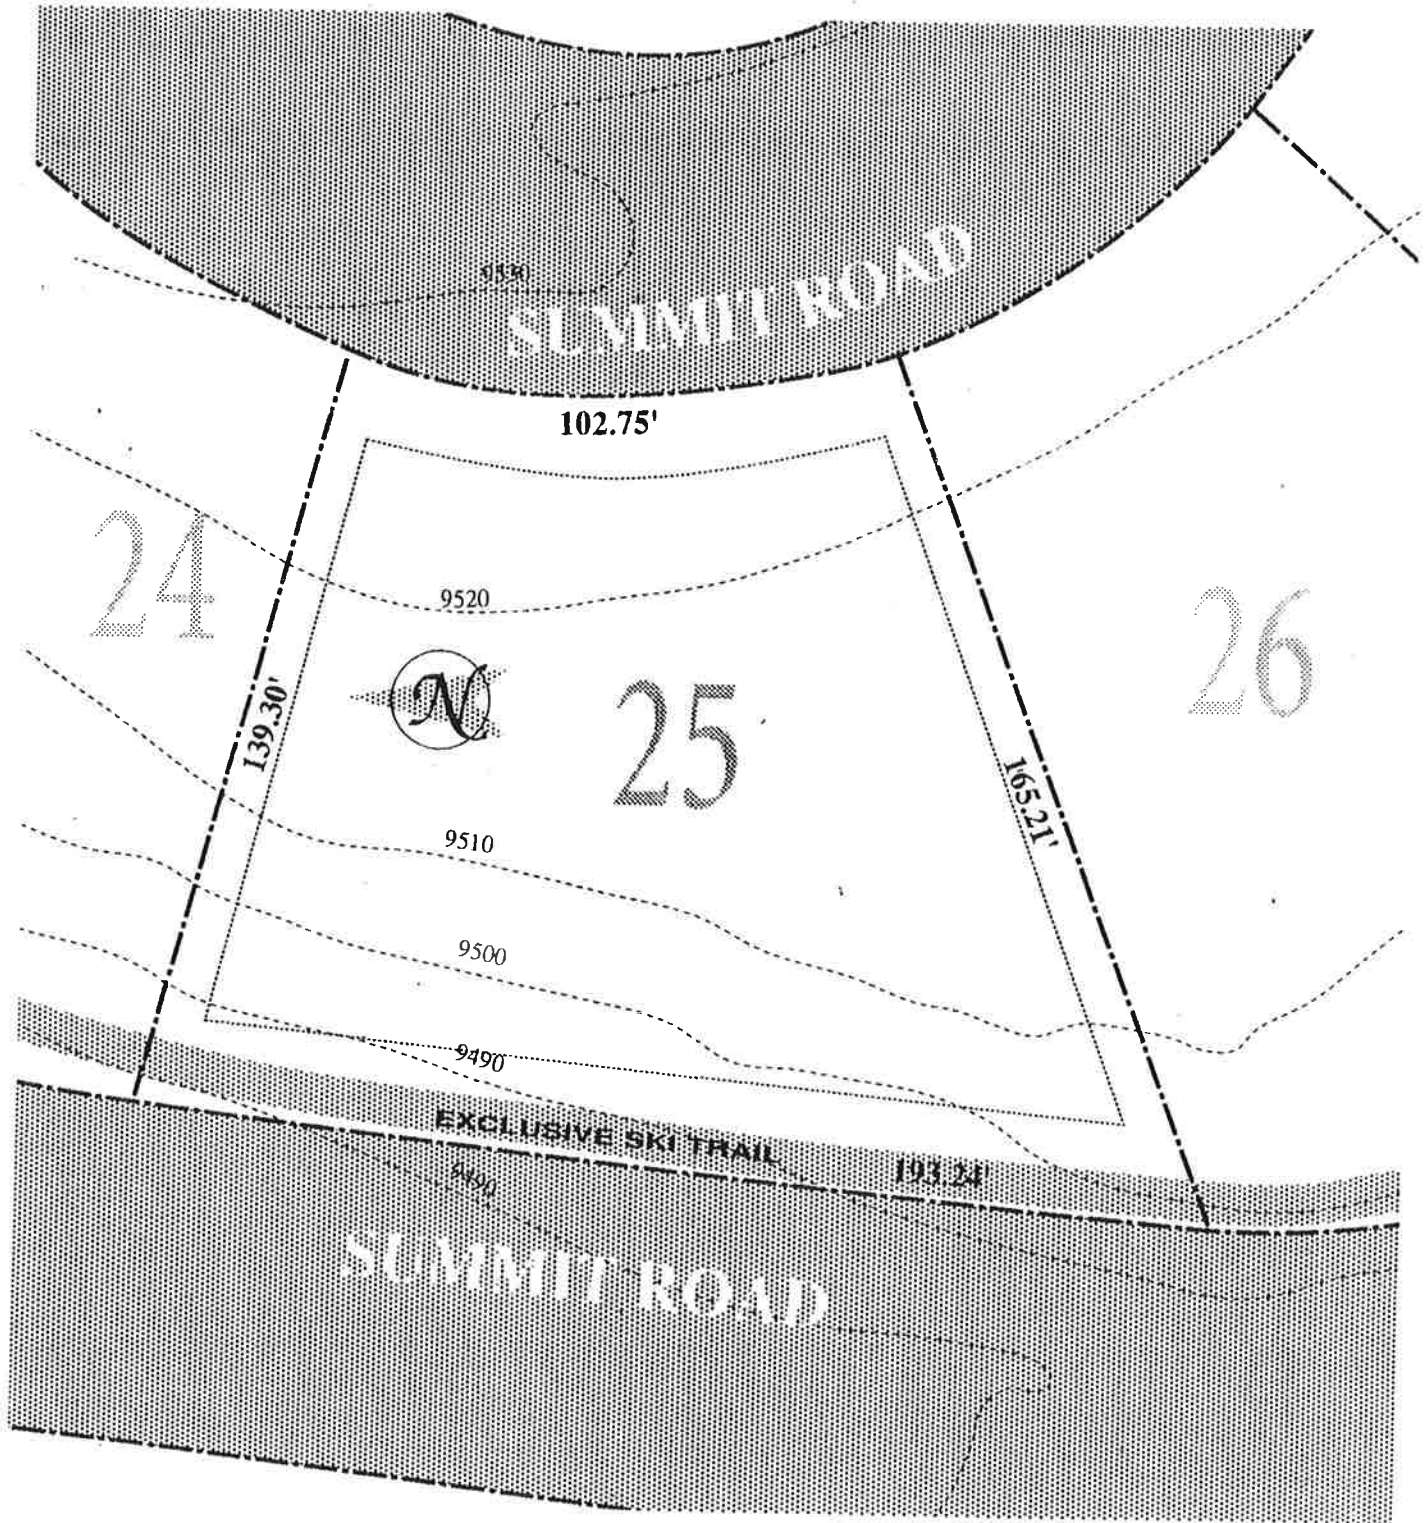

THE SUMMIT AT MT. CRESTED BUTTE

Home Site 25

- Area of lot: 0.473 acres / 20,604± square feet
- Setbacks—side lot: 10' rear: 20' street (front): 18'