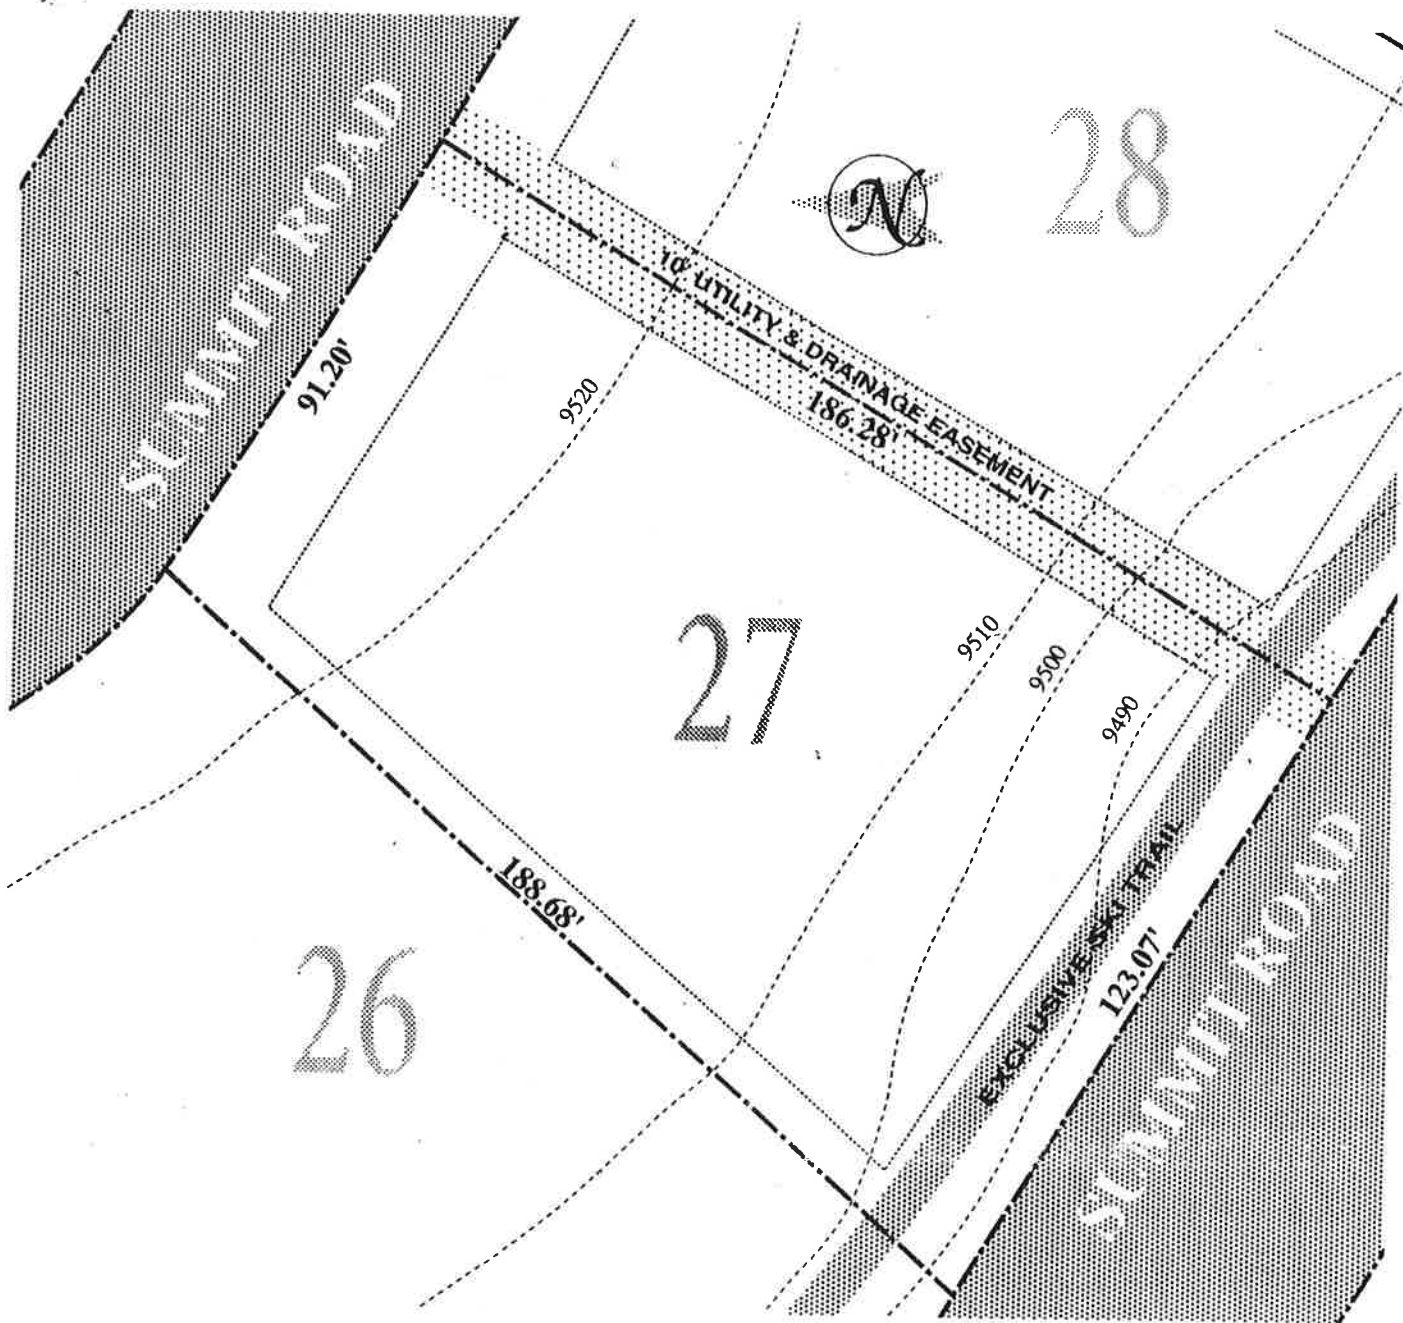

THE SUMMIT AT MT. CRESTED BUTTE

Home Site 20

- Area of lot: 0.348 acres / 15,159± square feet
- Setbacks—side lot: 10' rear: 20' street (front): 18'

THE SUMMIT AT MT. CRESTED BUTTE

Home Site 21

- Area of lot: 0.406 acres / 17,685± square feet
- Setbacks—side lot: 10' rear: 20' street (front): 18'

THE SUMMIT AT MT. CRESTED BUTTE

Home Site 22.

- Area of lot: 0.391 acres / 17,032± square feet
- Setbacks—side lot:10' rear:20' street (front):18'

THE SUMMIT AT MT. CRESTED BUTTE

Home Site 23

- Area of lot: 0.329 acres / 14,331± square feet
- Setbacks—side lot:10' rear:20' street (front):18'

THE SUMMIT AT MT. CRESTED BUTTE

Home Site 25

- Area of lot: 0.473 acres / 20,604± square feet
- Setbacks—side lot: 10' rear: 20' street (front): 18'

THE SUMMIT AT MT. CRESTED BUTTE

Home Site 27

- Area of lot: 0.455 acres / 19,820± square feet
- Setbacks—side lot: 10' rear: 20' street (front): 18'

THE SUMMIT AT MT. CRESTED BUTTE

Home Site 29

- Area of lot: 0.443 acres / 19,297± square feet
- Setbacks—side lot: 10' rear: 20' street (front): 18'