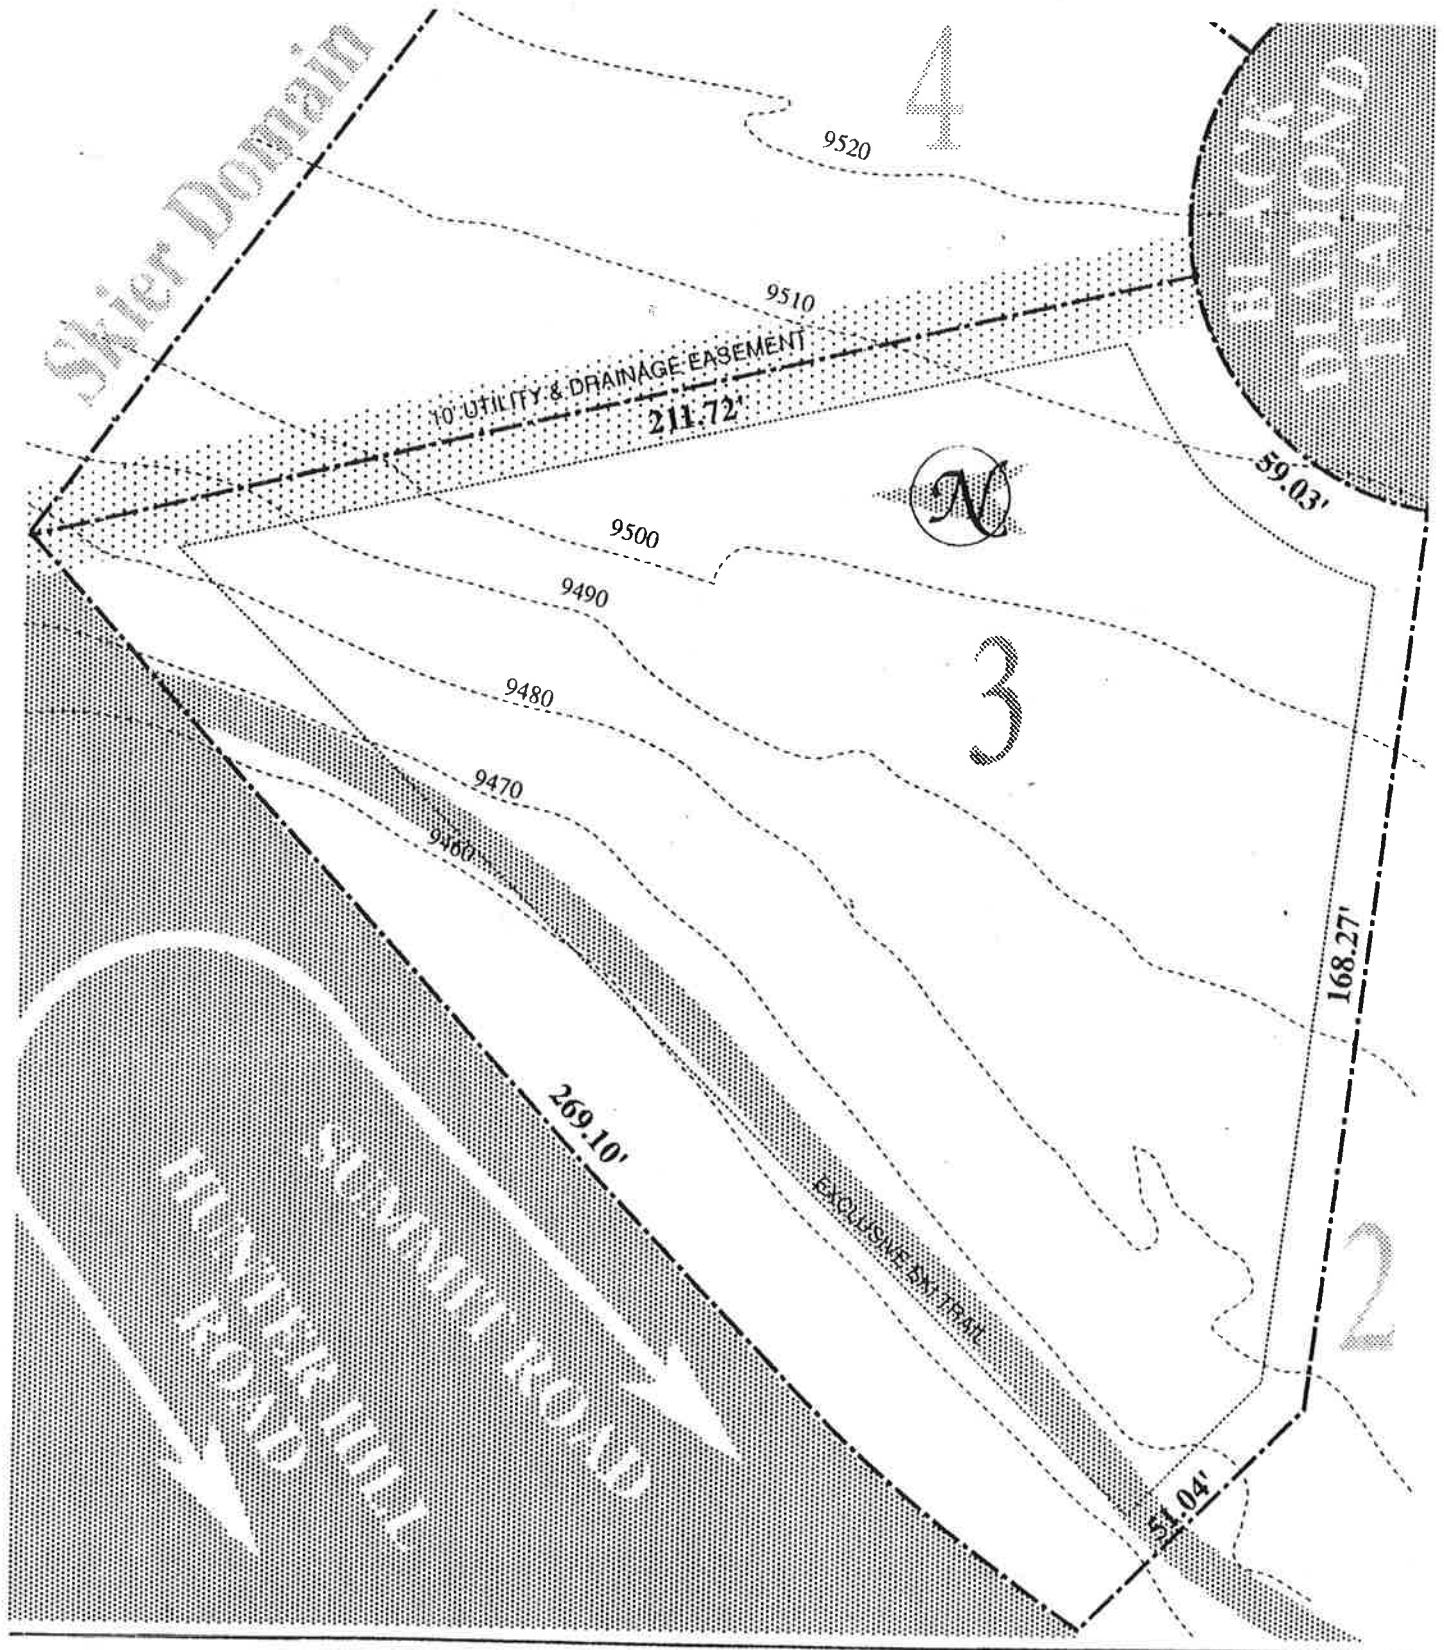

THE SUMMIT AT MT. CRESTED BUTTE Home Site 1

- Area of lot: 0.569 acres / 24,786± square feet
- Setbacks—side lot: 10' rear: 20' street (front): 18'

THE SUMMIT AT MT. CRESTED BUTTE

Home Site 3

- Area of lot: 0.732 acres / 31,886± square feet
- Setbacks—side lot: 10' rear: 20' street (front): 18'

THE SUMMIT AT MT. CRESTED BUTTE

Home Site 5

- Area of lot: 0.373 acres / 16,248± square feet
- Setbacks—side lot: 10' rear: 20' street (front): 18'

THE SUMMIT AT MT. CRESTED BUTTE

Home Site 6

- Area of lot: 0.292 acres / 12,719± square feet
- Setbacks—side lot: 10' rear: 20' street (front): 18'

THE SUMMIT AT MT. CRESTED BUTTE

Home Site 9

- Area of lot: 0.379 acres / 16,509± square feet
- Setbacks—side lot: 10' rear: 20' street (front): 18'

THE SUMMIT AT MT. CRESTED BUTTE

Home Site 19

- Area of lot: 0.481 acres / 20,952± square feet
- Setbacks—side lot: 10' rear: 20' street (front): 18'

THE SUMMIT AT MT. CRESTED BUTTE

Home Site 20

- Area of lot: 0.348 acres / 15,159± square feet
- Setbacks—side lot: 10' rear: 20' street (front): 18'

THE SUMMIT AT MT. CRESTED BUTTE

Home Site 21

- Area of lot: 0.406 acres / 17,685± square feet
- Setbacks—side lot: 10' rear: 20' street (front): 18'