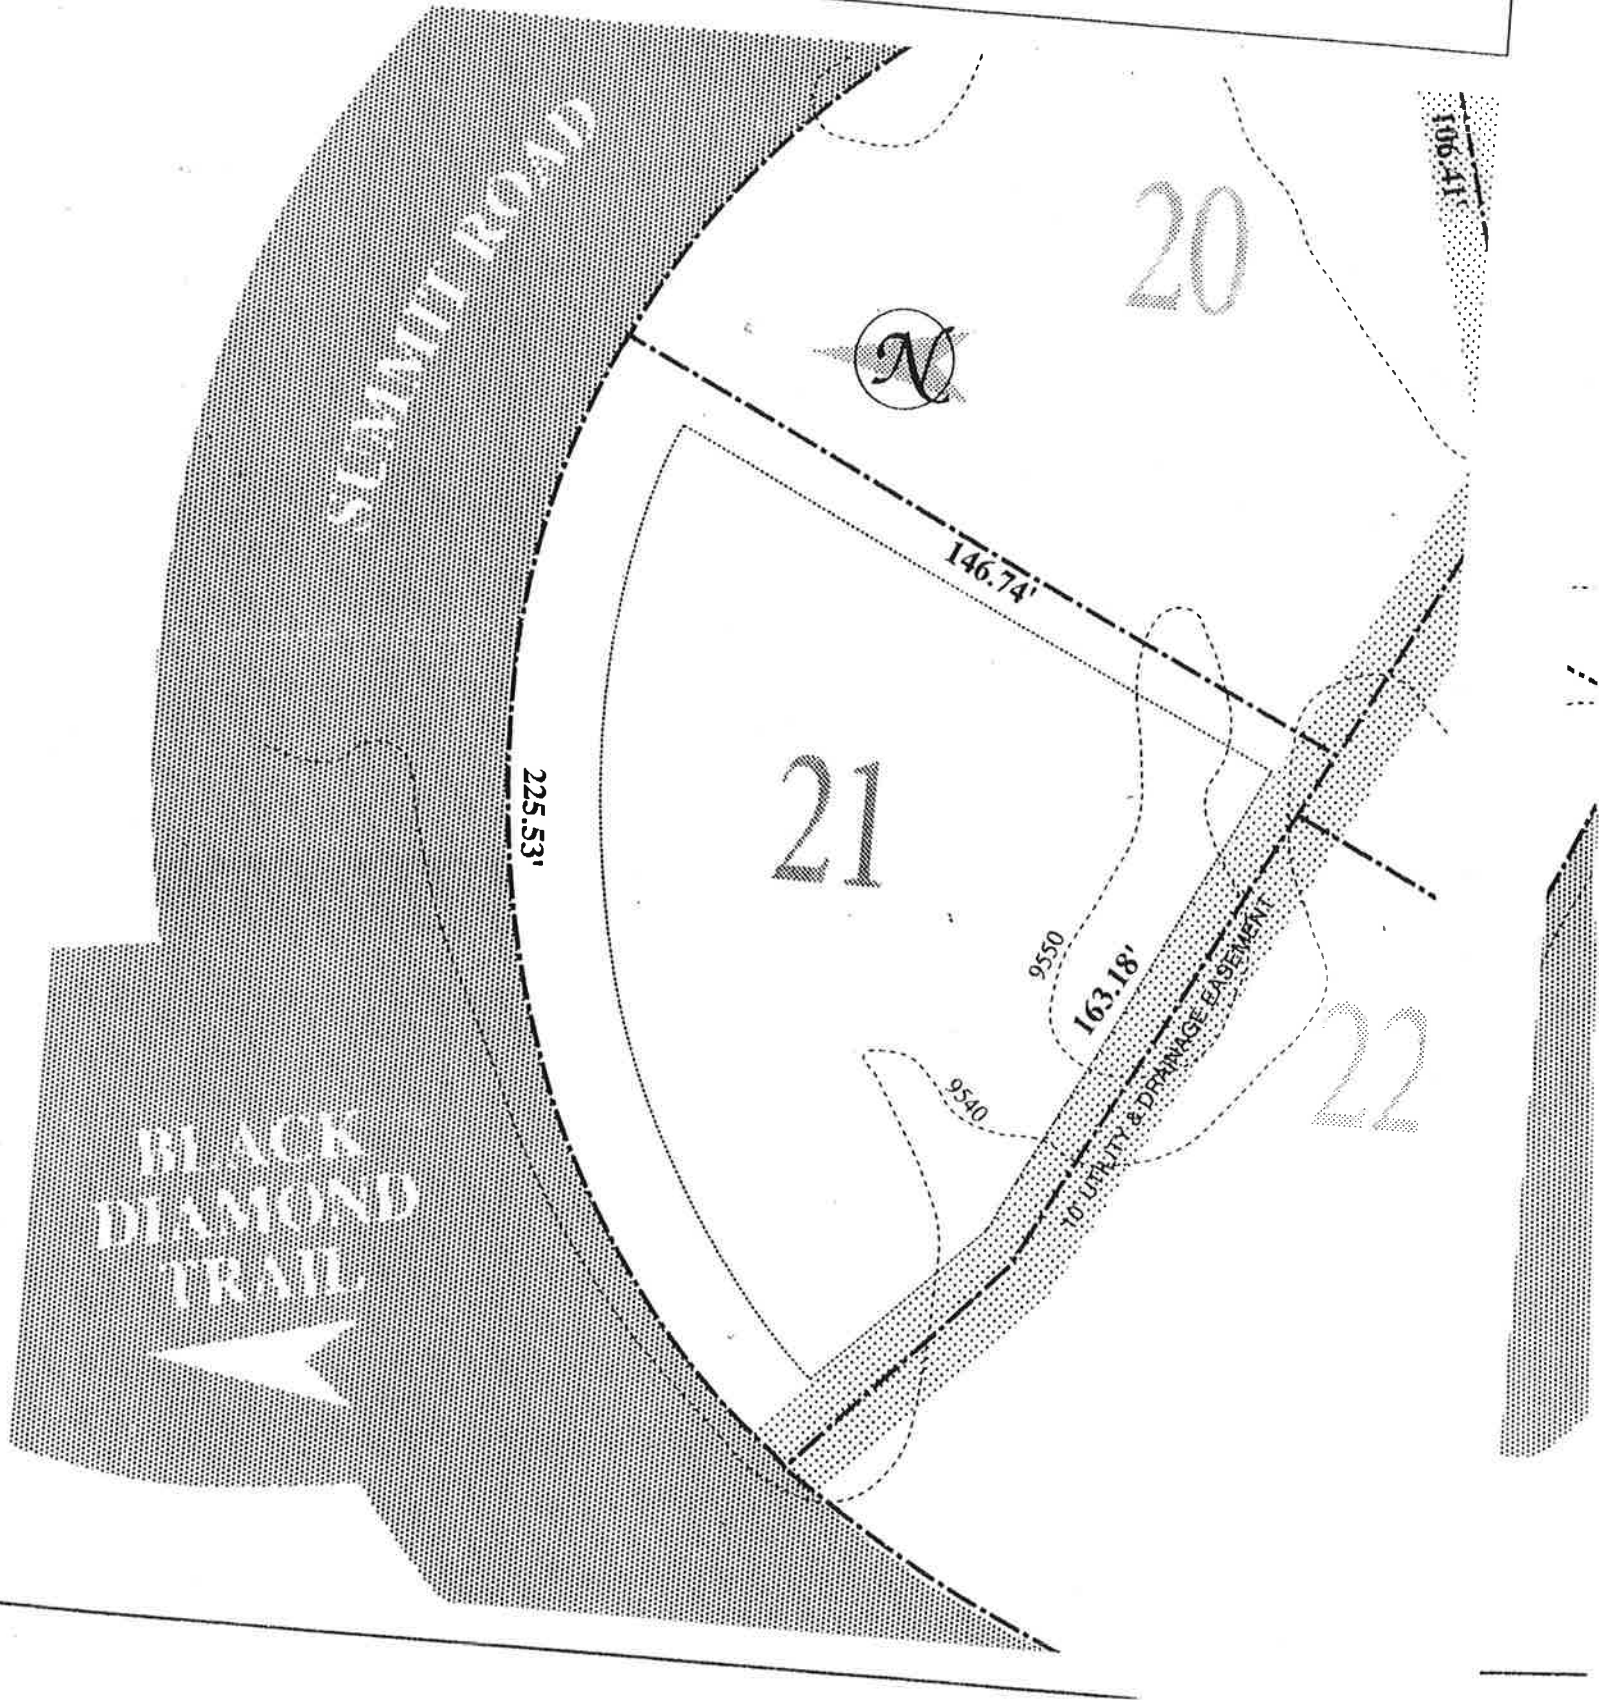

THE SUMMIT AT MT. CRESTED BUTTE

Home Site 5

- Area of lot: 0.373 acres / 16,248± square feet
- Setbacks—side lot: 10' rear: 20' street (front): 18'

THE SUMMIT AT MT. CRESTED BUTTE

Home Site 6

- Area of lot: 0.292 acres / 12,719± square feet
- Setbacks—side lot: 10' rear: 20' street (front): 18'

THE SUMMIT AT MT. CRESTED BUTTE

Home Site 9

- Area of lot: 0.379 acres / 16,509± square feet
- Setbacks—side lot: 10' rear: 20' street (front): 18'

THE SUMMIT AT MT. CRESTED BUTTE

Home Site 19

- Area of lot: 0.481 acres / 20,952± square feet
- Setbacks—side lot: 10' rear: 20' street (front): 18'

THE SUMMIT AT MT. CRESTED BUTTE

Home Site 20

- Area of lot: 0.348 acres / 15,159± square feet
- Setbacks—side lot: 10' rear: 20' street (front): 18'

THE SUMMIT AT MT. CRESTED BUTTE

Home Site 21

- Area of lot: 0.406 acres / 17,685± square feet
- Setbacks—side lot: 10' rear: 20' street (front): 18'

THE SUMMIT AT MT. CRESTED BUTTE

Home Site 22.

- Area of lot: 0.391 acres / 17,032± square feet
- Setbacks—side lot:10' rear:20' street (front):18'

THE SUMMIT AT MT. CRESTED BUTTE

Home Site 23

- Area of lot: 0.329 acres / 14,331± square feet
- Setbacks—side lot:10' rear:20' street (front):18'