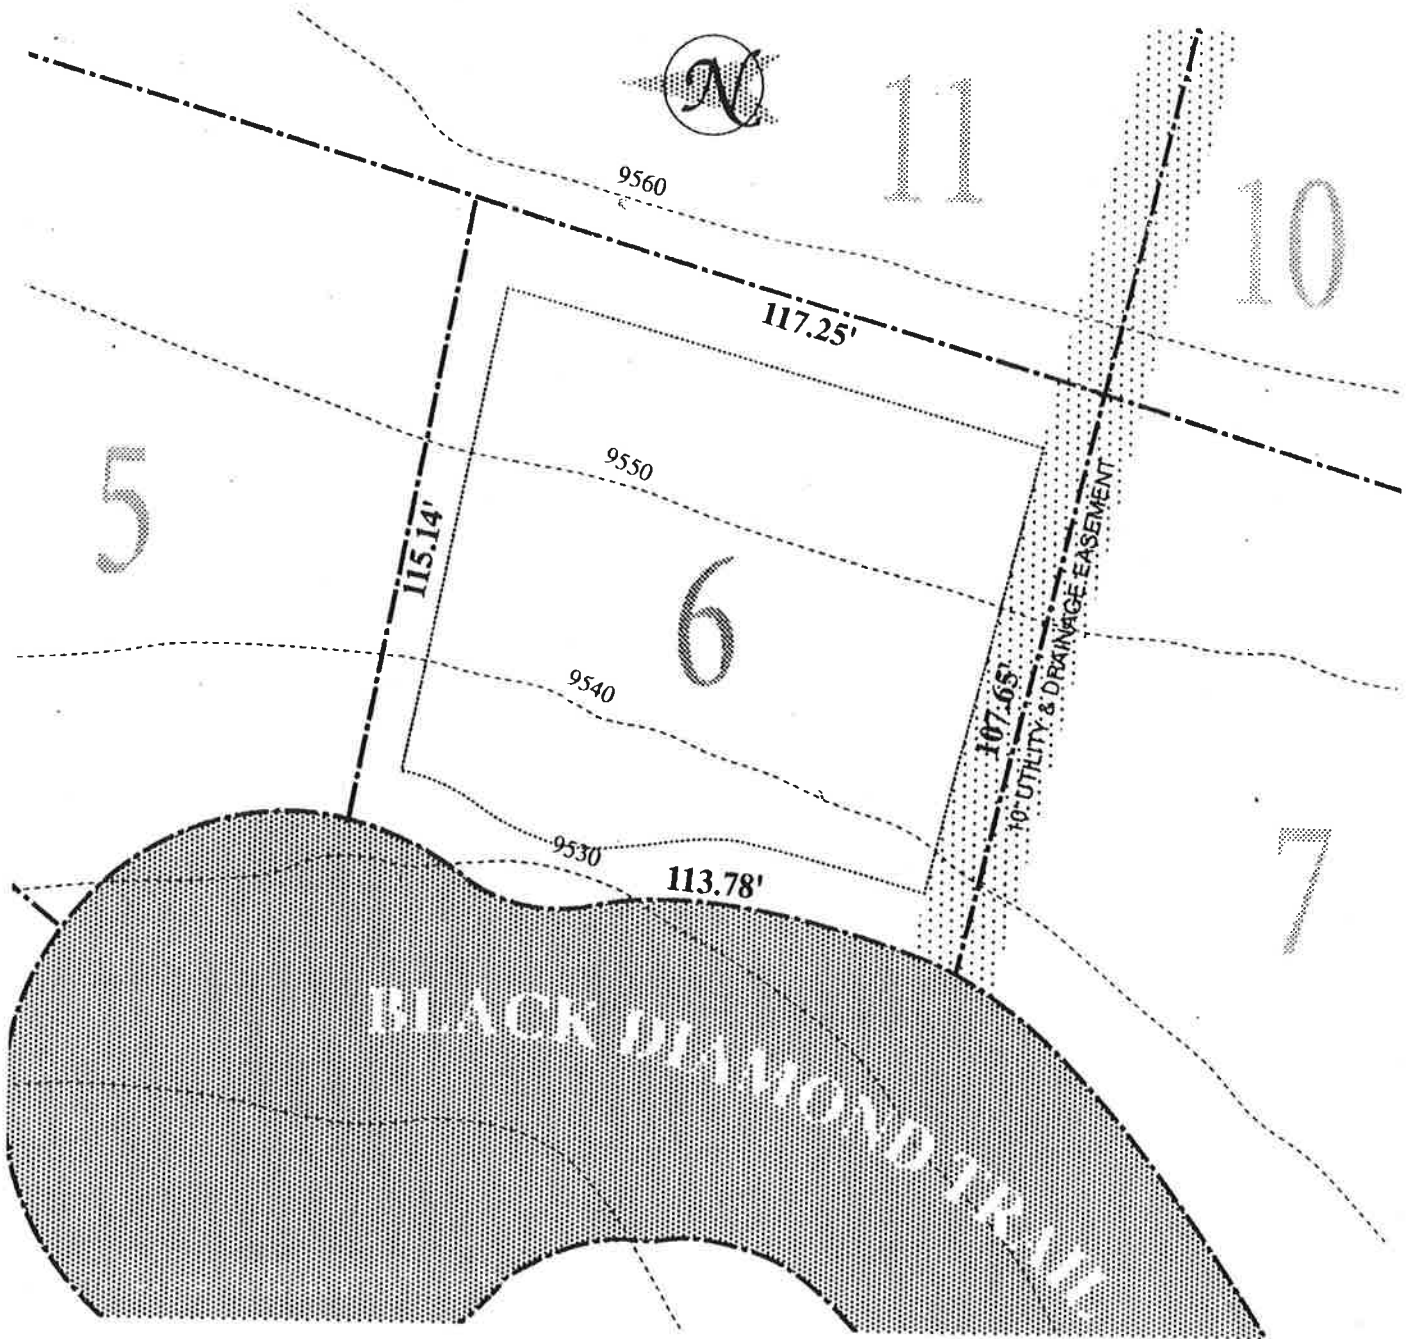

THE SUMMIT AT MT. CRESTED BUTTE Home Site 1

- Area of lot: 0.569 acres / 24,786± square feet
- Setbacks—side lot: 10' rear: 20' street (front): 18'

THE SUMMIT AT MT. CRESTED BUTTE

Home Site 3

- Area of lot: 0.732 acres / 31,886± square feet
- Setbacks—side lot: 10' rear: 20' street (front): 18'

THE SUMMIT AT MT. CRESTED BUTTE

Home Site 5

- Area of lot: 0.373 acres / 16,248± square feet
- Setbacks—side lot: 10' rear: 20' street (front): 18'

THE SUMMIT AT MT. CRESTED BUTTE

Home Site 6

- Area of lot: 0.292 acres / 12,719± square feet
- Setbacks—side lot: 10' rear: 20' street (front): 18'

THE SUMMIT AT MT. CRESTED BUTTE

Home Site 9

- Area of lot: 0.379 acres / 16,509± square feet
- Setbacks—side lot: 10' rear: 20' street (front): 18'

THE SUMMIT AT MT. CRESTED BUTTE

Home Site 19

- Area of lot: 0.481 acres / 20,952± square feet
- Setbacks—side lot: 10' rear: 20' street (front): 18'

THE SUMMIT AT MT. CRESTED BUTTE

Home Site 20

- Area of lot: 0.348 acres / 15,159± square feet
- Setbacks—side lot: 10' rear: 20' street (front): 18'

THE SUMMIT AT MT. CRESTED BUTTE

Home Site 21

- Area of lot: 0.406 acres / 17,685± square feet
- Setbacks—side lot: 10' rear: 20' street (front): 18'