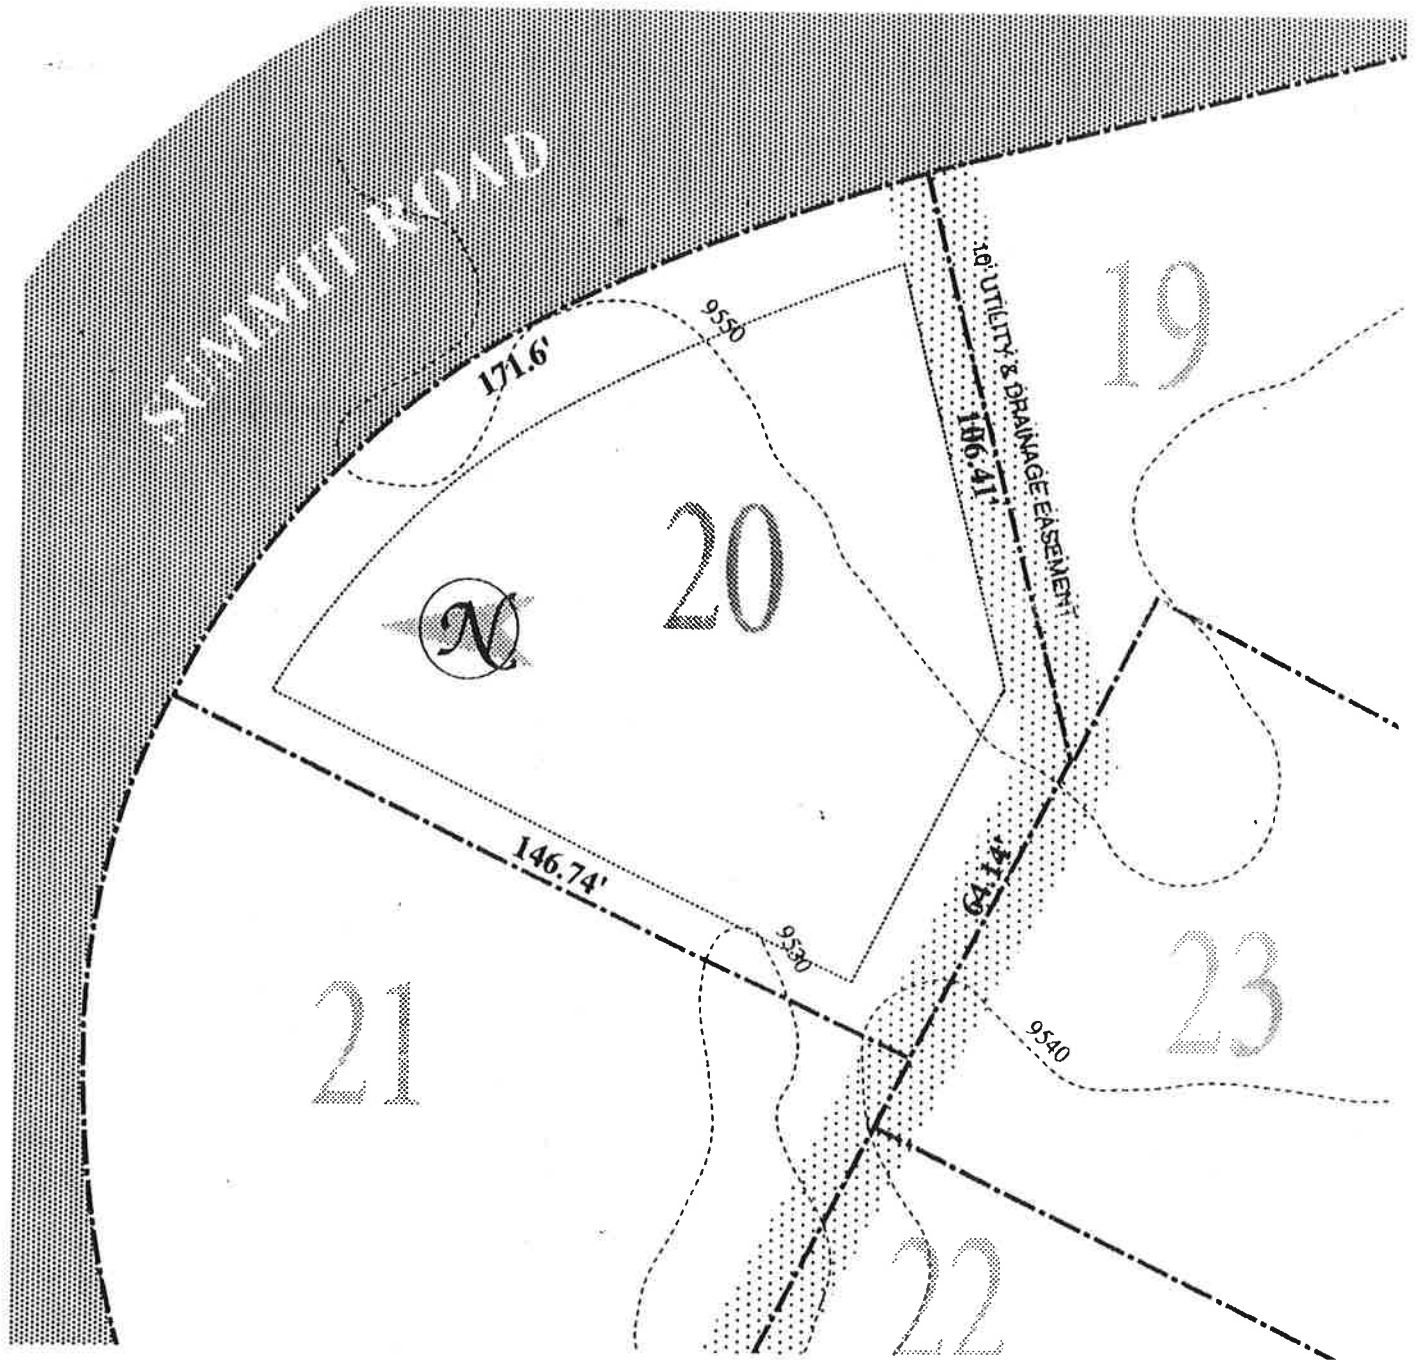

THE SUMMIT AT MT. CRESTED BUTTE Home Site 1

- Area of lot: 0.569 acres / 24,786± square feet
- Setbacks—side lot: 10' rear: 20' street (front): 18'

THE SUMMIT AT MT. CRESTED BUTTE

Home Site 3

- Area of lot: 0.732 acres / 31,886± square feet
- Setbacks—side lot: 10' rear: 20' street (front): 18'

THE SUMMIT AT MT. CRESTED BUTTE

Home Site 5

- Area of lot: 0.373 acres / 16,248± square feet
- Setbacks—side lot: 10' rear: 20' street (front): 18'

THE SUMMIT AT MT. CRESTED BUTTE

Home Site 6

- Area of lot: 0.292 acres / 12,719± square feet
- Setbacks—side lot: 10' rear: 20' street (front): 18'

THE SUMMIT AT MT. CRESTED BUTTE

Home Site 9

- Area of lot: 0.379 acres / 16,509± square feet
- Setbacks—side lot: 10' rear: 20' street (front): 18'

THE SUMMIT AT MT. CRESTED BUTTE

Home Site 19

- Area of lot: 0.481 acres / 20,952± square feet
- Setbacks—side lot: 10' rear: 20' street (front): 18'

THE SUMMIT AT MT. CRESTED BUTTE

Home Site 20

- Area of lot: 0.348 acres / 15,159± square feet
- Setbacks—side lot: 10' rear: 20' street (front): 18'

THE SUMMIT AT MT. CRESTED BUTTE

Home Site 21

- Area of lot: 0.406 acres / 17,685± square feet
- Setbacks—side lot: 10' rear: 20' street (front): 18'