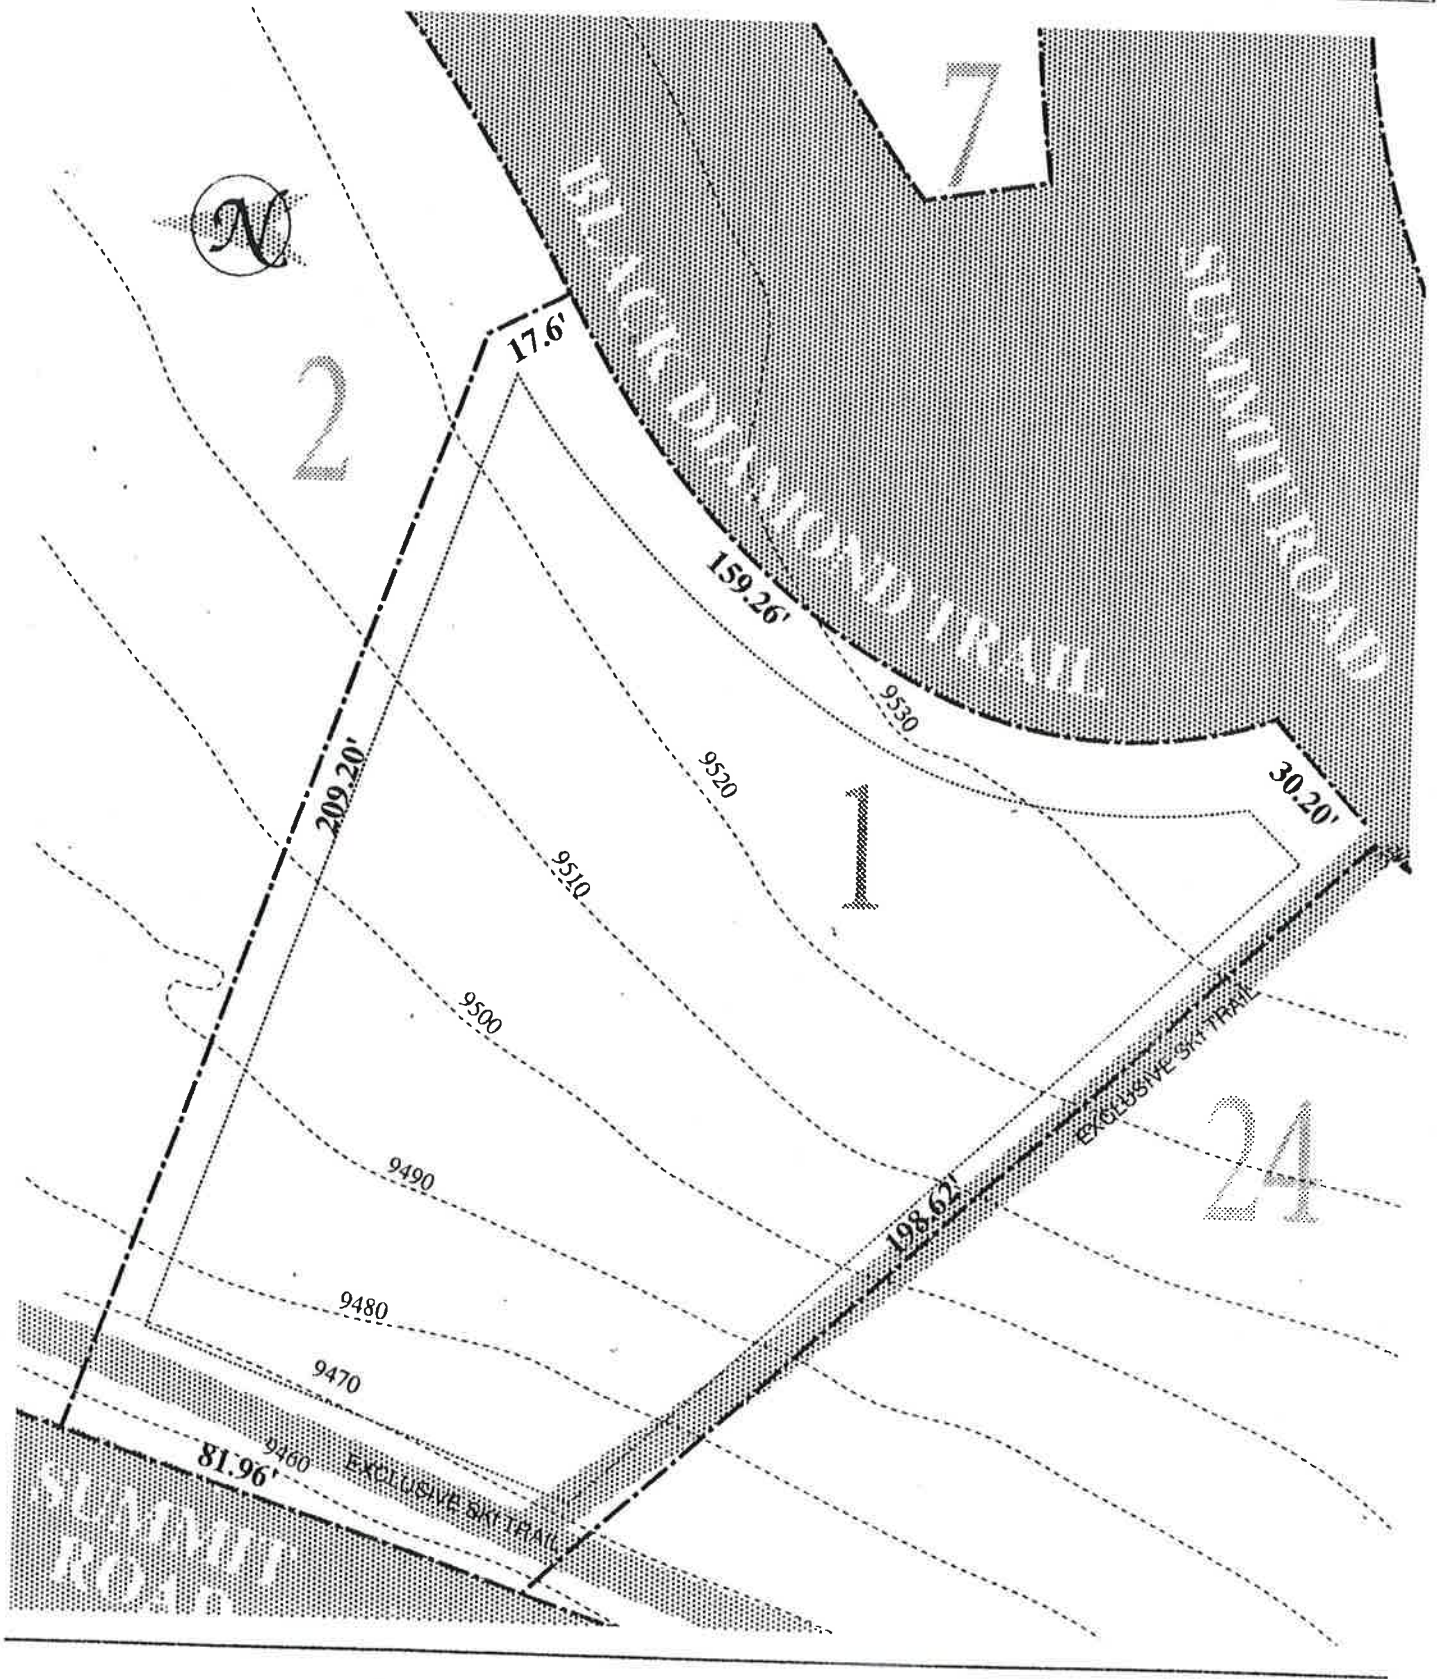

THE SUMMIT AT MT. CRESTED BUTTE Home Site 1

- Area of lot: 0.569 acres / 24,786± square feet
- Setbacks—side lot: 10' rear: 20' street (front): 18'

THE SUMMIT AT MT. CRESTED BUTTE

Home Site 3

- Area of lot: 0.732 acres / 31,886± square feet
- Setbacks—side lot: 10' rear: 20' street (front): 18'

THE SUMMIT AT MT. CRESTED BUTTE

Home Site 5

- Area of lot: 0.373 acres / 16,248± square feet
- Setbacks—side lot: 10' rear: 20' street (front): 18'

THE SUMMIT AT MT. CRESTED BUTTE

Home Site 6

- Area of lot: 0.292 acres / 12,719± square feet
- Setbacks—side lot: 10' rear: 20' street (front): 18'

THE SUMMIT AT MT. CRESTED BUTTE

Home Site 9

- Area of lot: 0.379 acres / 16,509± square feet
- Setbacks—side lot: 10' rear: 20' street (front): 18'

THE SUMMIT AT MT. CRESTED BUTTE

Home Site 19

- Area of lot: 0.481 acres / 20,952± square feet
- Setbacks—side lot: 10' rear: 20' street (front): 18'

THE SUMMIT AT MT. CRESTED BUTTE

Home Site 20

- Area of lot: 0.348 acres / 15,159± square feet
- Setbacks—side lot: 10' rear: 20' street (front): 18'

THE SUMMIT AT MT. CRESTED BUTTE

Home Site 21

- Area of lot: 0.406 acres / 17,685± square feet
- Setbacks—side lot: 10' rear: 20' street (front): 18'