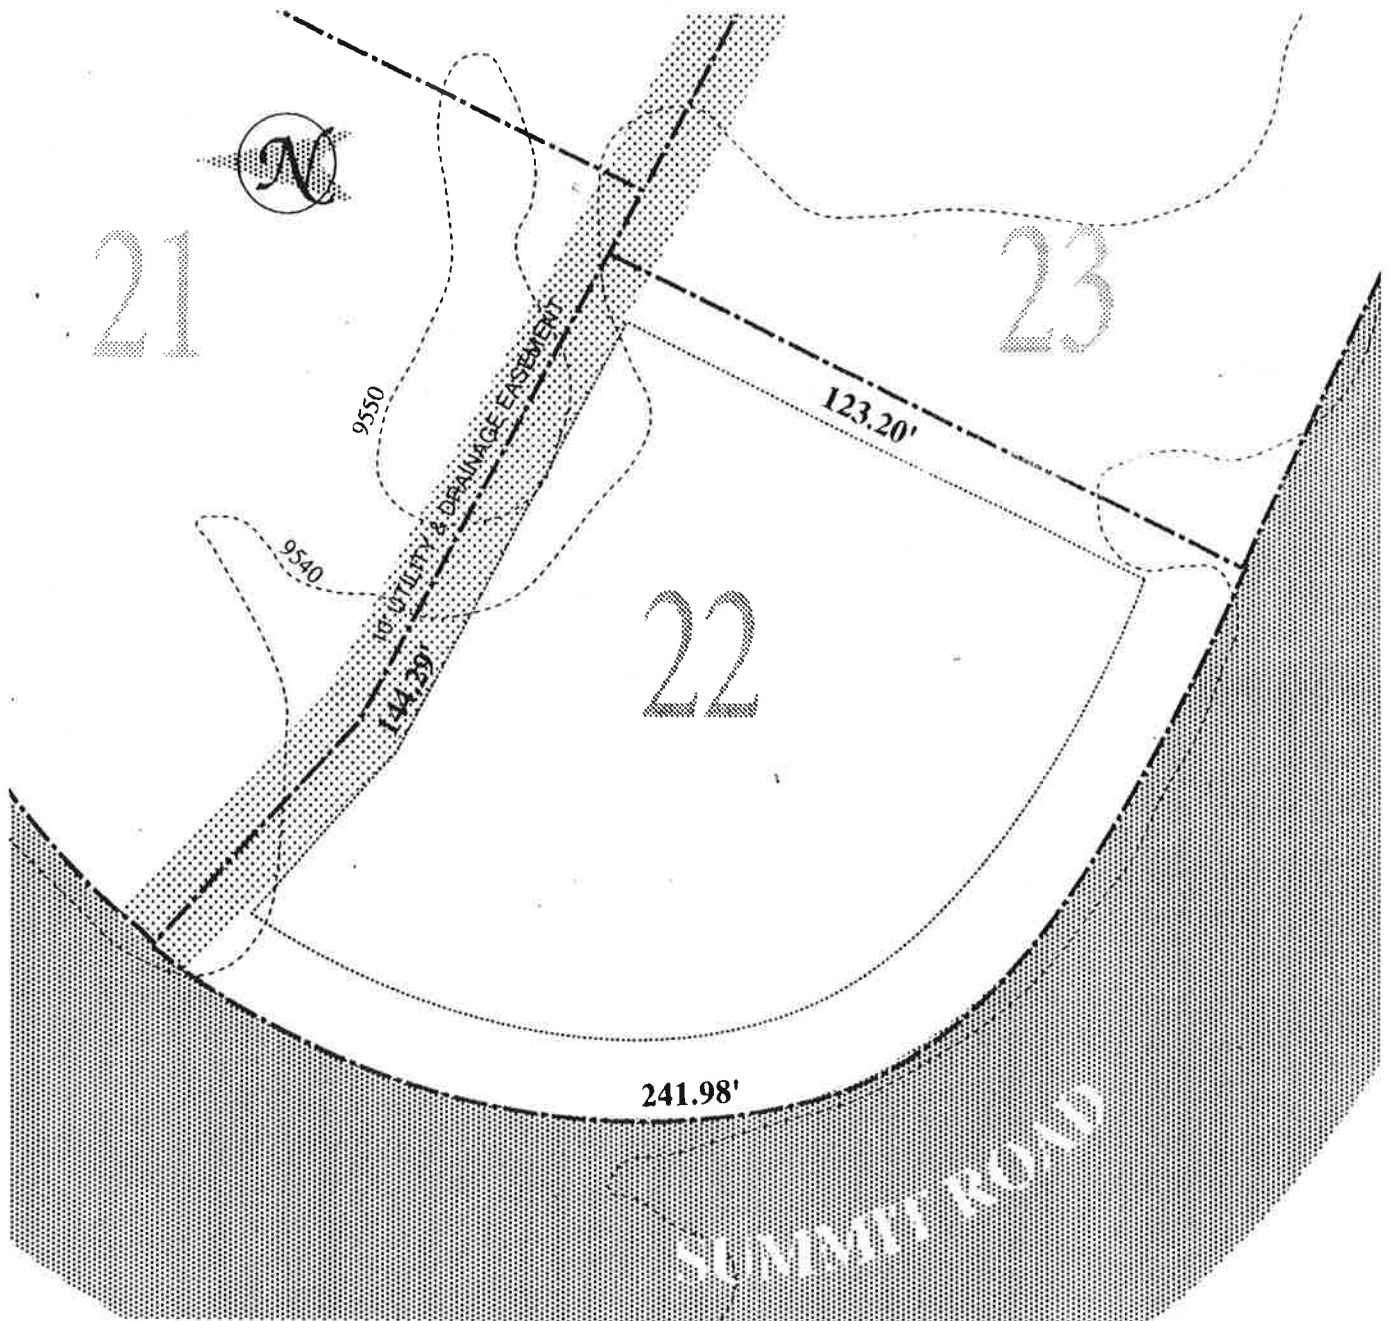

THE SUMMIT AT MT. CRESTED BUTTE

Home Site 5

- Area of lot: 0.373 acres / 16,248± square feet
- Setbacks—side lot: 10' rear: 20' street (front): 18'

THE SUMMIT AT MT. CRESTED BUTTE

Home Site 6

- Area of lot: 0.292 acres / 12,719± square feet
- Setbacks—side lot: 10' rear: 20' street (front): 18'

THE SUMMIT AT MT. CRESTED BUTTE

Home Site 9

- Area of lot: 0.379 acres / 16,509± square feet
- Setbacks—side lot: 10' rear: 20' street (front): 18'

THE SUMMIT AT MT. CRESTED BUTTE

Home Site 19

- Area of lot: 0.481 acres / 20,952± square feet
- Setbacks—side lot: 10' rear: 20' street (front): 18'

THE SUMMIT AT MT. CRESTED BUTTE

Home Site 20

- Area of lot: 0.348 acres / 15,159± square feet
- Setbacks—side lot: 10' rear: 20' street (front): 18'

THE SUMMIT AT MT. CRESTED BUTTE

Home Site 21

- Area of lot: 0.406 acres / 17,685± square feet
- Setbacks—side lot: 10' rear: 20' street (front): 18'

THE SUMMIT AT MT. CRESTED BUTTE

Home Site 22.

- Area of lot: 0.391 acres / 17,032± square feet
- Setbacks—side lot:10' rear:20' street (front):18'

THE SUMMIT AT MT. CRESTED BUTTE

Home Site 23

- Area of lot: 0.329 acres / 14,331± square feet
- Setbacks—side lot:10' rear:20' street (front):18'