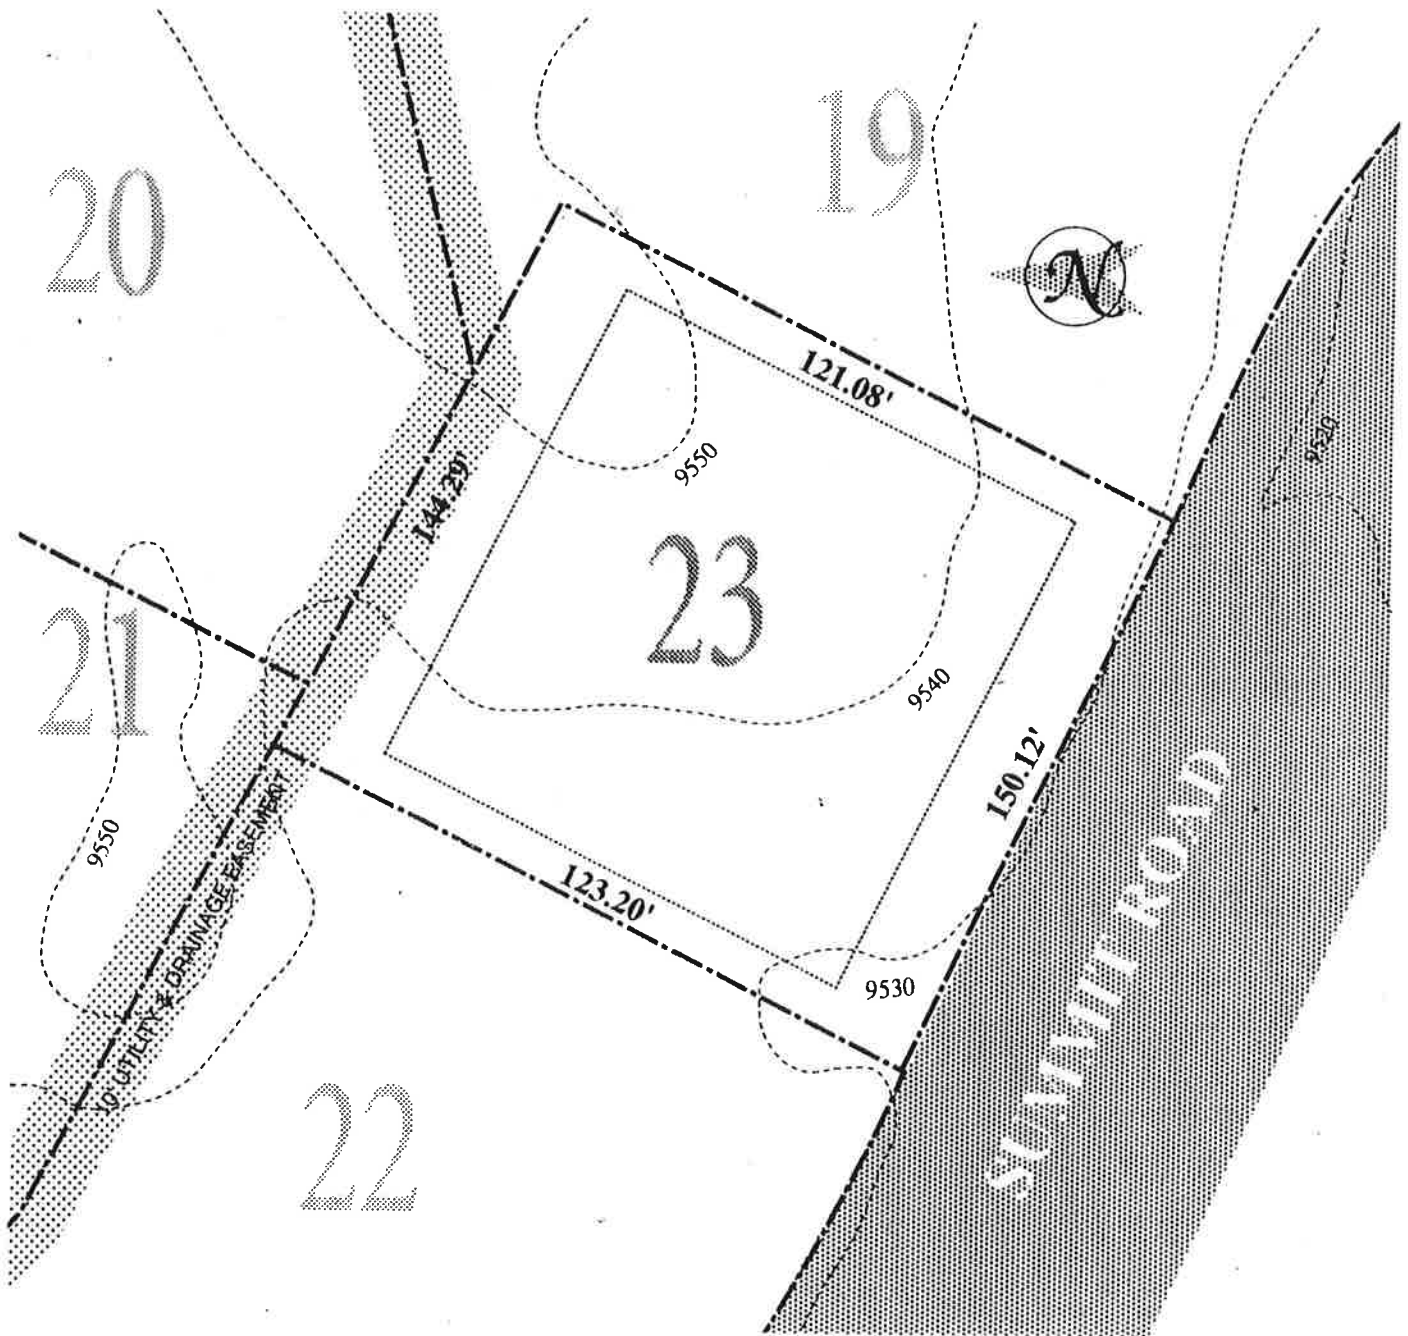

THE SUMMIT AT MT. CRESTED BUTTE

Home Site 5

- Area of lot: 0.373 acres / 16,248± square feet
- Setbacks—side lot: 10' rear: 20' street (front): 18'

THE SUMMIT AT MT. CRESTED BUTTE

Home Site 6

- Area of lot: 0.292 acres / 12,719± square feet
- Setbacks—side lot: 10' rear: 20' street (front): 18'

THE SUMMIT AT MT. CRESTED BUTTE

Home Site 20

- Area of lot: 0.348 acres / 15,159± square feet
- Setbacks—side lot: 10' rear: 20' street (front): 18'

THE SUMMIT AT MT. CRESTED BUTTE

Home Site 21

- Area of lot: 0.406 acres / 17,685± square feet
- Setbacks—side lot: 10' rear: 20' street (front): 18'

THE SUMMIT AT MT. CRESTED BUTTE

Home Site 22.

- Area of lot: 0.391 acres / 17,032± square feet
- Setbacks—side lot:10' rear:20' street (front):18'

THE SUMMIT AT MT. CRESTED BUTTE

Home Site 23

- Area of lot: 0.329 acres / 14,331± square feet
- Setbacks—side lot:10' rear:20' street (front):18'

THE SUMMIT AT MT. CRESTED BUTTE

Home Site 25

- Area of lot: 0.473 acres / 20,604± square feet
- Setbacks—side lot: 10' rear: 20' street (front): 18'

THE SUMMIT AT MT. CRESTED BUTTE

Home Site 27

- Area of lot: 0.455 acres / 19,820± square feet
- Setbacks—side lot: 10' rear: 20' street (front): 18'