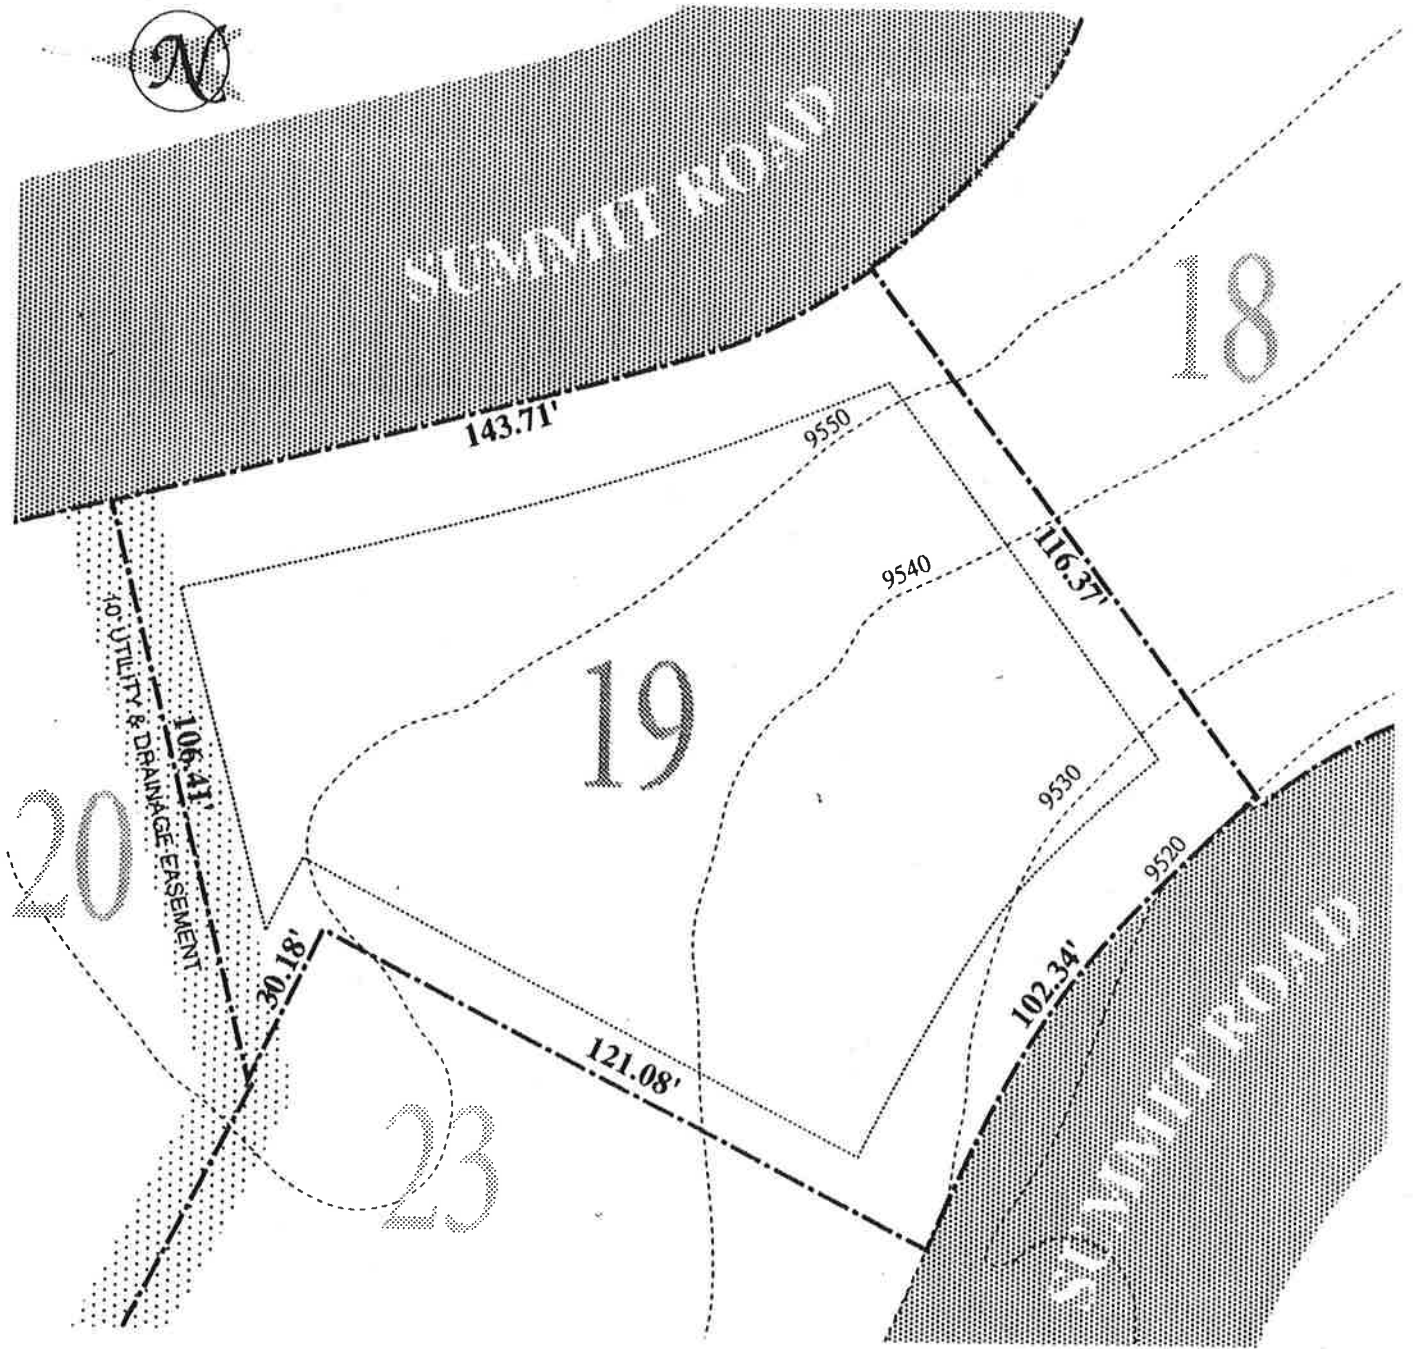

THE SUMMIT AT MT. CRESTED BUTTE Home Site 1

- Area of lot: 0.569 acres / 24,786± square feet
- Setbacks—side lot: 10' rear: 20' street (front): 18'

THE SUMMIT AT MT. CRESTED BUTTE

Home Site 3

- Area of lot: 0.732 acres / 31,886± square feet
- Setbacks—side lot: 10' rear: 20' street (front): 18'

THE SUMMIT AT MT. CRESTED BUTTE

Home Site 5

- Area of lot: 0.373 acres / 16,248± square feet
- Setbacks—side lot: 10' rear: 20' street (front): 18'

THE SUMMIT AT MT. CRESTED BUTTE

Home Site 6

- Area of lot: 0.292 acres / 12,719± square feet
- Setbacks—side lot: 10' rear: 20' street (front): 18'

THE SUMMIT AT MT. CRESTED BUTTE

Home Site 9

- Area of lot: 0.379 acres / 16,509± square feet
- Setbacks—side lot: 10' rear: 20' street (front): 18'

THE SUMMIT AT MT. CRESTED BUTTE

Home Site 19

- Area of lot: 0.481 acres / 20,952± square feet
- Setbacks—side lot: 10' rear: 20' street (front): 18'

THE SUMMIT AT MT. CRESTED BUTTE

Home Site 20

- Area of lot: 0.348 acres / 15,159± square feet
- Setbacks—side lot: 10' rear: 20' street (front): 18'

THE SUMMIT AT MT. CRESTED BUTTE

Home Site 21

- Area of lot: 0.406 acres / 17,685± square feet
- Setbacks—side lot: 10' rear: 20' street (front): 18'